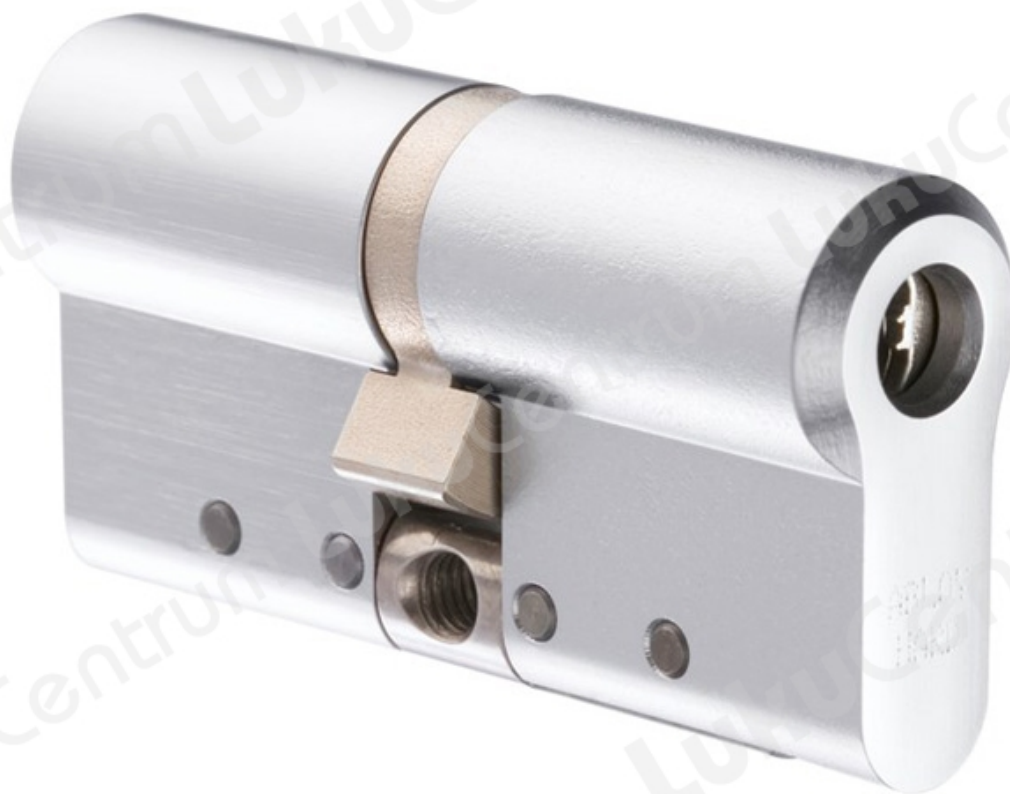

# ABLOY CY332T

TOOTENIMETUS	SOODUS	HIND
EURO lukus <span>1</span> / <span>4</span> damik ABLOY CY332T Protec2 CR (l <span>1</span> ksikiv kroom, 3 v <span>1</span> utmega)		174.16 €
EURO lukus <span>1</span> / <span>4</span> damik ABLOY CY332T Protec2 CR (l <span>1</span> ksikiv kroom, v <span>1</span> utmeteta)		113.02 €
EURO lukus <span>1</span> / <span>4</span> damik ABLOY CY332T Protec2 HCR (mattkroom, 3 v <span>1</span> utmega)		191.65 €
EURO lukus <span>1</span> / <span>4</span> damik ABLOY CY332T Protec2 HCR (mattkroom, v <span>1</span> utmeteta)		118.74 €