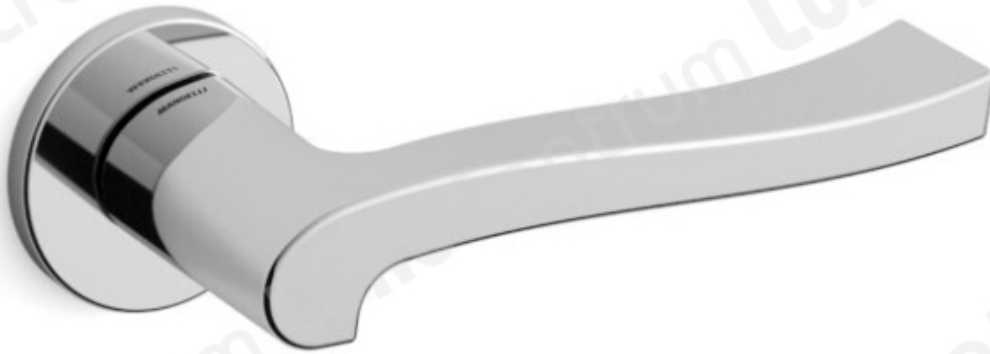

Mandelli OLA

TOOTENIMETUS	SOODUS	HIND
Lever handle Mandelli OLA 1071/SB (polished brass, 44-64 mm door)	97.72 €	114.96 €
Lever handle Mandelli OLA 1071/SB (satin brass, 44-64 mm door)	97.31 €	114.48 €
Lever handle Mandelli OLA 1071/SB (polished chrome, 44-64 mm door)	102.75 €	120.89 €
Lever handle Mandelli OLA 1071/SB (satin chrome, 44-64 mm door)	97.21 €	114.36 €
Lever handle Mandelli OLA 1071/SB (mat satin nickel, 44-64 mm door)	104.14 €	122.52 €
Lever handle Mandelli OLA 1071/Y with cylinder escutcheon (polished brass, 44-64 mm door)	114.39 €	134.58 €
Lever handle Mandelli OLA 1071/Y with cylinder escutcheon (satin brass, 44-64 mm door)	113.53 €	133.56 €
Lever handle Mandelli OLA 1071/Y with cylinder escutcheon (polished chrome, 44-64 mm door)	120.36 €	141.60 €
Lever handle Mandelli OLA 1071/Y with cylinder escutcheon (satin chrome, 44-64 mm door)	113.07 €	133.02 €
Lever handle Mandelli OLA 1071/Y with cylinder escutcheon (mat satin nickel, 44-64 mm door)	123.47 €	145.26 €
Lever handle Mandelli OLA 1071/R4 with thumbturn (polished brass, 44-64 mm door)	145.96 €	171.72 €