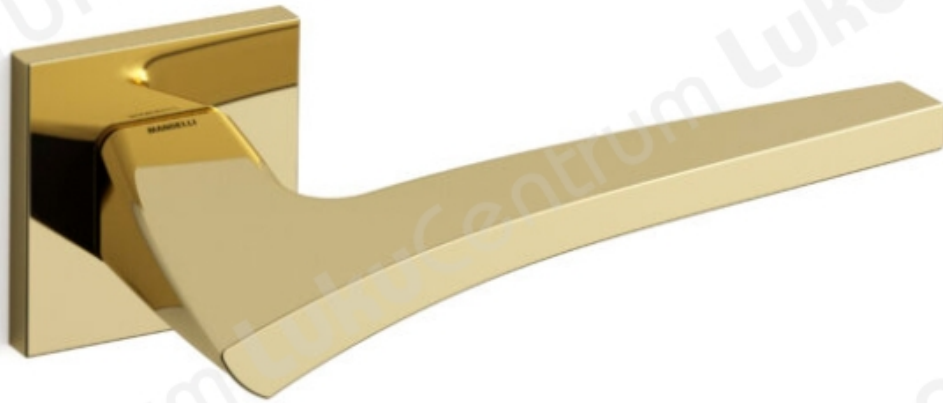

Mandelli ASTRID

TOOTENIMETUS	SOODUS	HIND
Lever handle Mandelli ASTRID 1631/SB (polished brass, 30-50 mm door)	115.52 €	135.90 €
Lever handle Mandelli ASTRID 1631/SB (satin brass, 30-50 mm door)	114.44 €	134.64 €
Lever handle Mandelli ASTRID 1631/SB (polished chrome, 30-50 mm door)	122.55 €	144.18 €
Lever handle Mandelli ASTRID 1631/SB (satin chrome, 30-50 mm door)	114.55 €	134.76 €
Lever handle Mandelli ASTRID 1631/SB (mat satin nickel, 30-50 mm door)	126.53 €	148.86 €
Lever handle Mandelli ASTRID 1631/SB (graphite, 30-50 mm door)	146.42 €	172.26 €
Lever handle Mandelli ASTRID 1631/Y with cylinder escutcheon (polished brass, 30-50 mm door)	138.26 €	162.66 €
Lever handle Mandelli ASTRID 1631/Y with cylinder escutcheon (satin brass, 30-50 mm door)	136.12 €	160.14 €
Lever handle Mandelli ASTRID 1631/Y with cylinder escutcheon (polished chrome, 30-50 mm door)	147.70 €	173.76 €
Lever handle Mandelli ASTRID 1631/Y with cylinder escutcheon (satin chrome, 30-50 mm door)	135.97 €	159.96 €