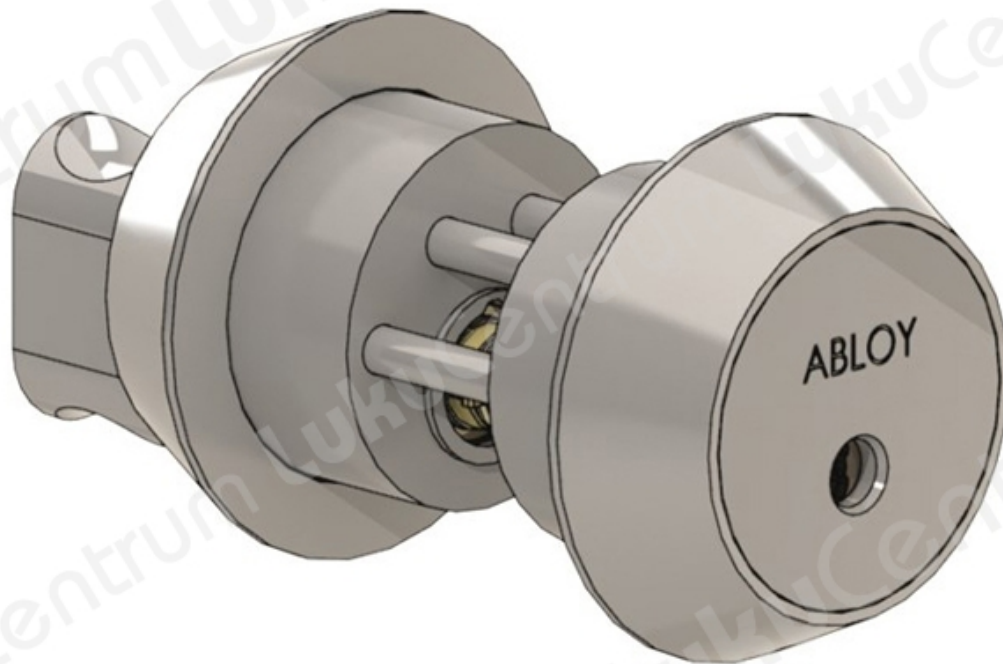

# ABLOY CY204T

TOOTENIMETUS	SOODUS	HIND
Lukus <span>1</span> / <span>4</span> damik ABLOY CY204T Protec2 CR (l <span>1</span> / <span>2</span> ikiv kroom, 3 v <span>1</span> / <span>2</span> tmega)		552.26 €