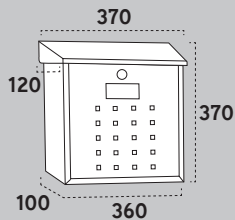

PREMIUM MAXI

E-5610

TECHNICAL SPECIFICATION

Aperture size: Magazine size.

Anti-corrosion resistance:

European regulation: EN-13724.

EAN: 8425181 *

MAILBOX CAPACITY

· Slot opening:
360 x 34

Measurements in mm

COLOUR

White/ E-5611
* 156117

Green/ E-5613
* 156131

Black/ E-5614
* 156148

EXTRAS

→ Suitable for catalogues, magazines, large envelopes, etc