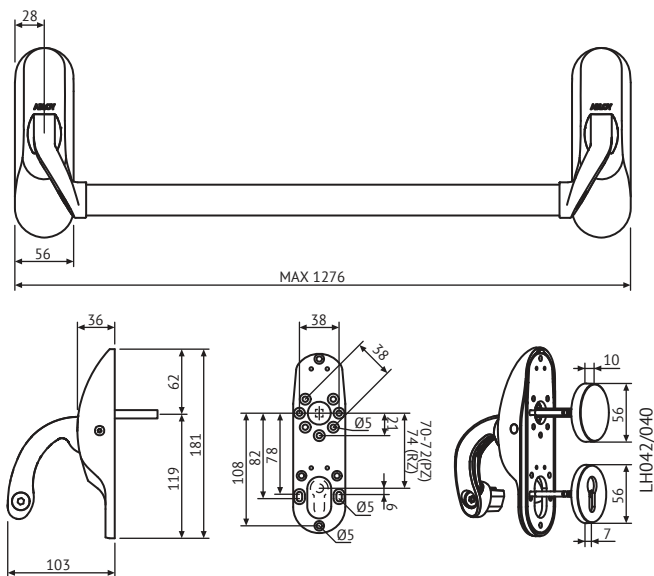

### Product description

Compatible with DIN standard lock cases. Tested and certified with ABLOY Electric locks. Tested and certified according to EN1125 with more than 1 million cycles.

PBE011 includes outside security cover plate LH040 (solid door) or LH0730 (narrow stile door) depending door type. Cover plate can be also covered by outside handle plate type LH0421 (outside handle solid door) or LH0751 (outside handle narrow stile door) which is ordered separate.

### Technical data

Material PBE011	Bar: Stainless steel (316) Operating units: Zinc Operating unit covers: Zinc Fitting parts: Steel
Surfaces	Chrome (Cr), Satin chrome (HCr), Brushed nickel (Niha), Antimicrobial-coating ACTIVE Val/Mus/Har/Gra
Standards	EN1125
Door thicknesses	40–60mm, 60–80mm, 80–100mm
Suitable for fire doors	Yes
Delivery batch	1 bar
Product code	PBE011

### Solid door