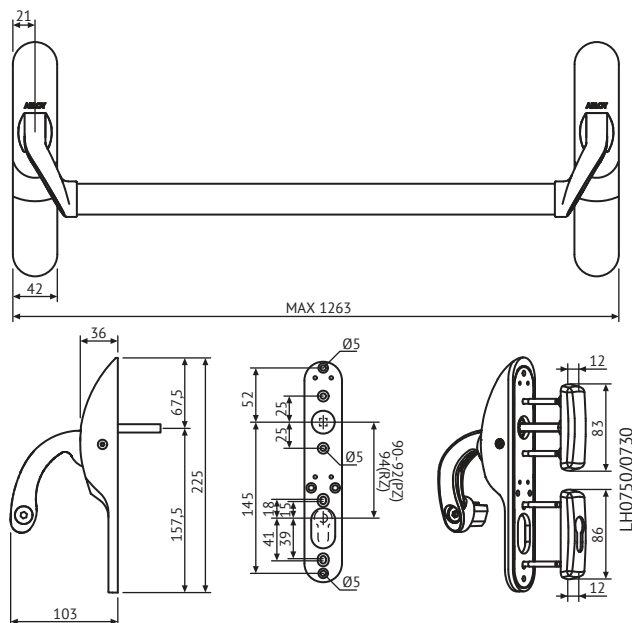

Narrow stile door

This content is protected by Intellectual Property Rights Laws. The title to the content shall not pass to you, and instead shall remain with Abloy Oy or a third party holding the title. Abloy develops continuously the products and solutions offered. Therefore, the information contained in the document is subject to change without notice. ABLOY PROVIDES THIS CONTENT ON AN "AS IS" BASIS WITHOUT ANY WARRANTIES OF ANY KIND, EXPRESS, IMPLIED, OR STATUTORY."