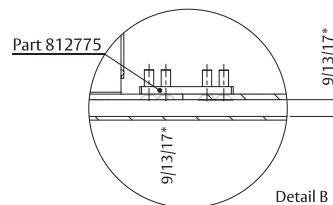

DC840 + G893 (G892)

Drilling Instructions

ASSA ABLOY

9313776

Metal Doors: frame installation

Metal Doors: door installation

/*
 9 mm = with standard concealed door closer
 13 mm = version with 4 mm spindle extension
 17 mm = version with 8 mm spindle extension

Timber Doors: frame installation

Timber Doors: door installation

/*
 9 mm = with standard concealed door closer
 13 mm = version with 4 mm spindle extension
 17 mm = version with 8 mm spindle extension