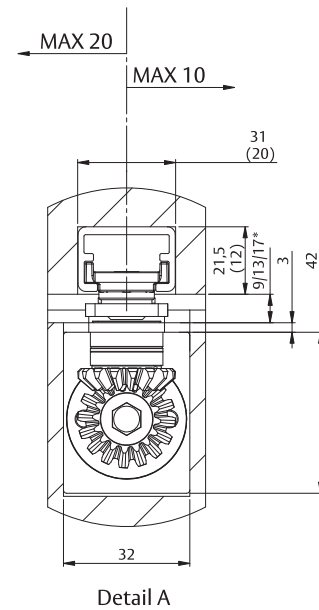

DC840 + G893 (G892)

Drilling Instructions

ASSA ABLOY

9313776

Metal Doors: frame installation

Metal Doors: door installation

/*
 9 mm = with standard concealed door closer
 13 mm = version with 4 mm spindle extension
 17 mm = version with 8 mm spindle extension

Timber Doors: frame installation

Timber Doors: door installation

/*
 9 mm = with standard concealed door closer
 13 mm = version with 4 mm spindle extension
 17 mm = version with 8 mm spindle extension