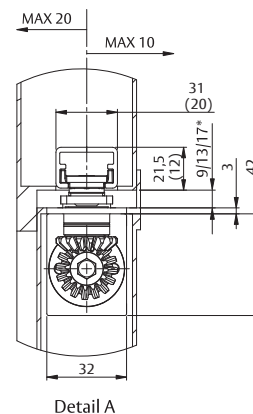

DC840 + G893 (G892)

Drilling Instructions

ASSA ABLOY

9313776

Metal Doors: frame installation

Metal Doors: door installation

/*
 9 mm = with standard concealed door closer
 13 mm = version with 4 mm spindle extension
 17 mm = version with 8 mm spindle extension

Timber Doors: frame installation

Timber Doors: door installation

/*
 9 mm = with standard concealed door closer
 13 mm = version with 4 mm spindle extension
 17 mm = version with 8 mm spindle extension