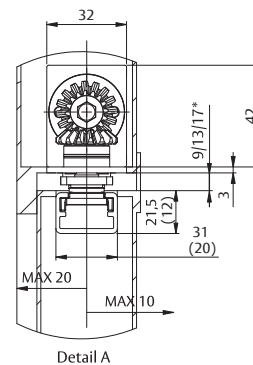

DC840 + G893 (G892)

Drilling Instructions

ASSA ABLOY

9313776

Metal Doors: frame installation

Metal Doors: door installation

/*
 9 mm = with standard concealed door closer
 13 mm = version with 4 mm spindle extension
 17 mm = version with 8 mm spindle extension

Timber Doors: frame installation

Timber Doors: door installation

/*
 9 mm = with standard concealed door closer
 13 mm = version with 4 mm spindle extension
 17 mm = version with 8 mm spindle extension