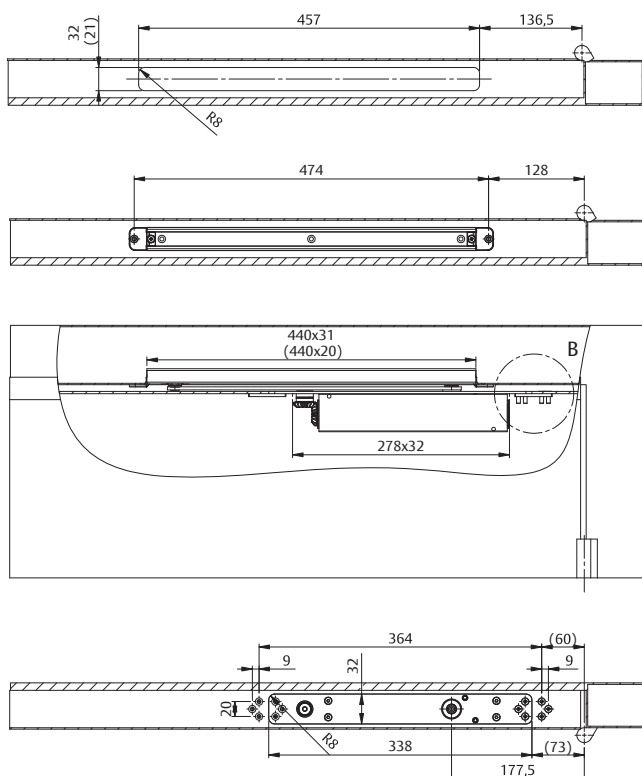

DC840 + G893 (G892)

Drilling Instructions

ASSA ABLOY

9313776

Metal Doors: frame installation

Metal Doors: door installation

/*
 9 mm = with standard concealed door closer
 13 mm = version with 4 mm spindle extension
 17 mm = version with 8 mm spindle extension

Timber Doors: frame installation

Timber Doors: door installation

/*
 9 mm = with standard concealed door closer
 13 mm = version with 4 mm spindle extension
 17 mm = version with 8 mm spindle extension