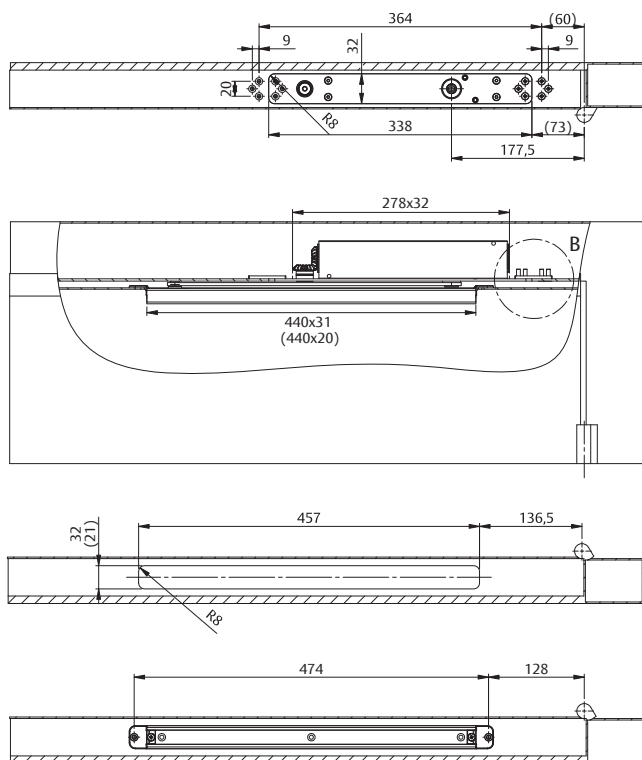

DC840 + G893 (G892)

Drilling Instructions

ASSA ABLOY

9313776

Metal Doors: frame installation

Metal Doors: door installation

/*
 9 mm = with standard concealed door closer
 13 mm = version with 4 mm spindle extension
 17 mm = version with 8 mm spindle extension

Timber Doors: frame installation

Timber Doors: door installation

/*
 9 mm = with standard concealed door closer
 13 mm = version with 4 mm spindle extension
 17 mm = version with 8 mm spindle extension