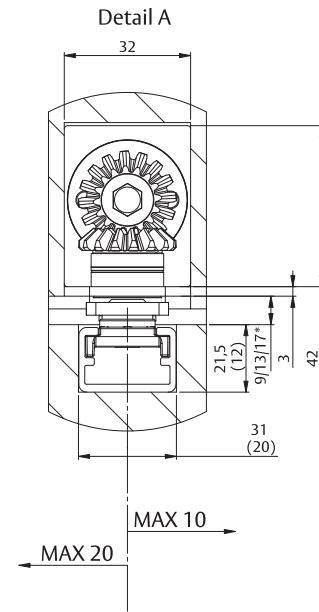

DC840 + G893 (G892)

Drilling Instructions

ASSA ABLOY

9313776

Metal Doors: frame installation

Metal Doors: door installation

/*
 9 mm = with standard concealed door closer
 13 mm = version with 4 mm spindle extension
 17 mm = version with 8 mm spindle extension

Timber Doors: frame installation

Timber Doors: door installation

/*
 9 mm = with standard concealed door closer
 13 mm = version with 4 mm spindle extension
 17 mm = version with 8 mm spindle extension