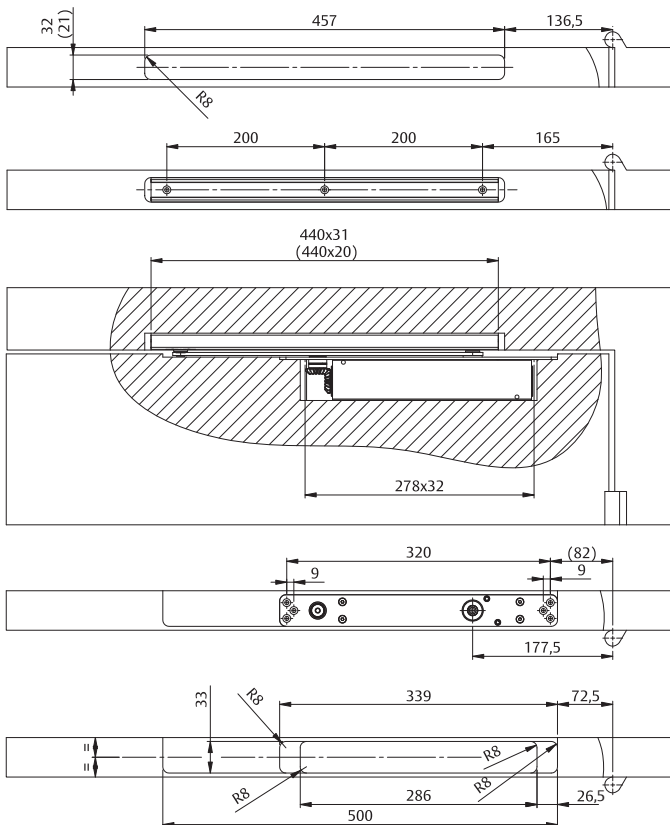

DC840 + G893 (G892)

Drilling Instructions

ASSA ABLOY

9313776

Metal Doors: frame installation

Metal Doors: door installation

/*
 9 mm = with standard concealed door closer
 13 mm = version with 4 mm spindle extension
 17 mm = version with 8 mm spindle extension

Timber Doors: frame installation

Timber Doors: door installation

/*
 9 mm = with standard concealed door closer
 13 mm = version with 4 mm spindle extension
 17 mm = version with 8 mm spindle extension