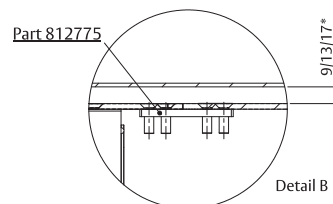

DC840 + G893 (G892)

Drilling Instructions

ASSA ABLOY

9313776

Metal Doors: frame installation

Metal Doors: door installation

/*
 9 mm = with standard concealed door closer
 13 mm = version with 4 mm spindle extension
 17 mm = version with 8 mm spindle extension

Timber Doors: frame installation

Timber Doors: door installation

/*
 9 mm = with standard concealed door closer
 13 mm = version with 4 mm spindle extension
 17 mm = version with 8 mm spindle extension