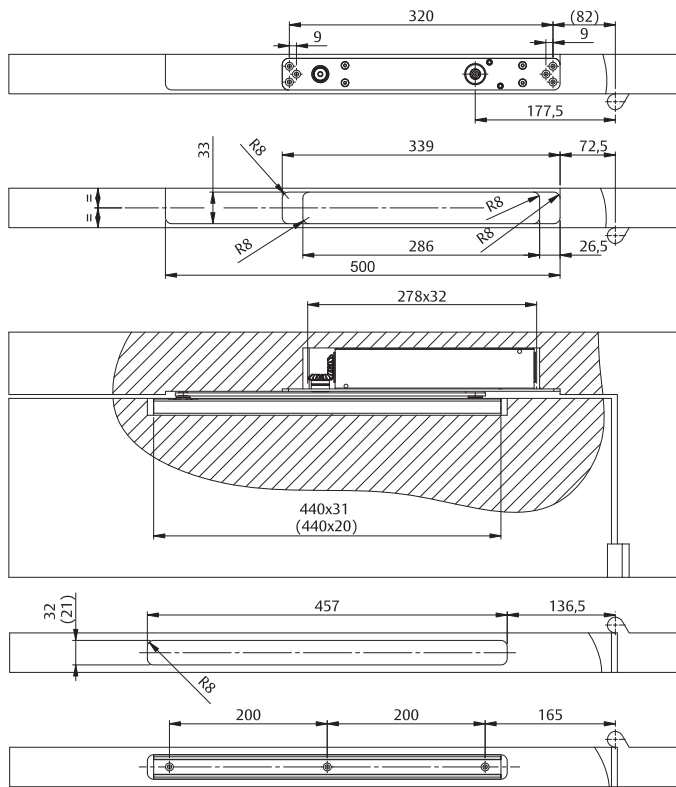

DC840 + G893 (G892)

Drilling Instructions

ASSA ABLOY

9313776

Metal Doors: frame installation

Metal Doors: door installation

/*
 9 mm = with standard concealed door closer
 13 mm = version with 4 mm spindle extension
 17 mm = version with 8 mm spindle extension

Timber Doors: frame installation

Timber Doors: door installation

/*
 9 mm = with standard concealed door closer
 13 mm = version with 4 mm spindle extension
 17 mm = version with 8 mm spindle extension