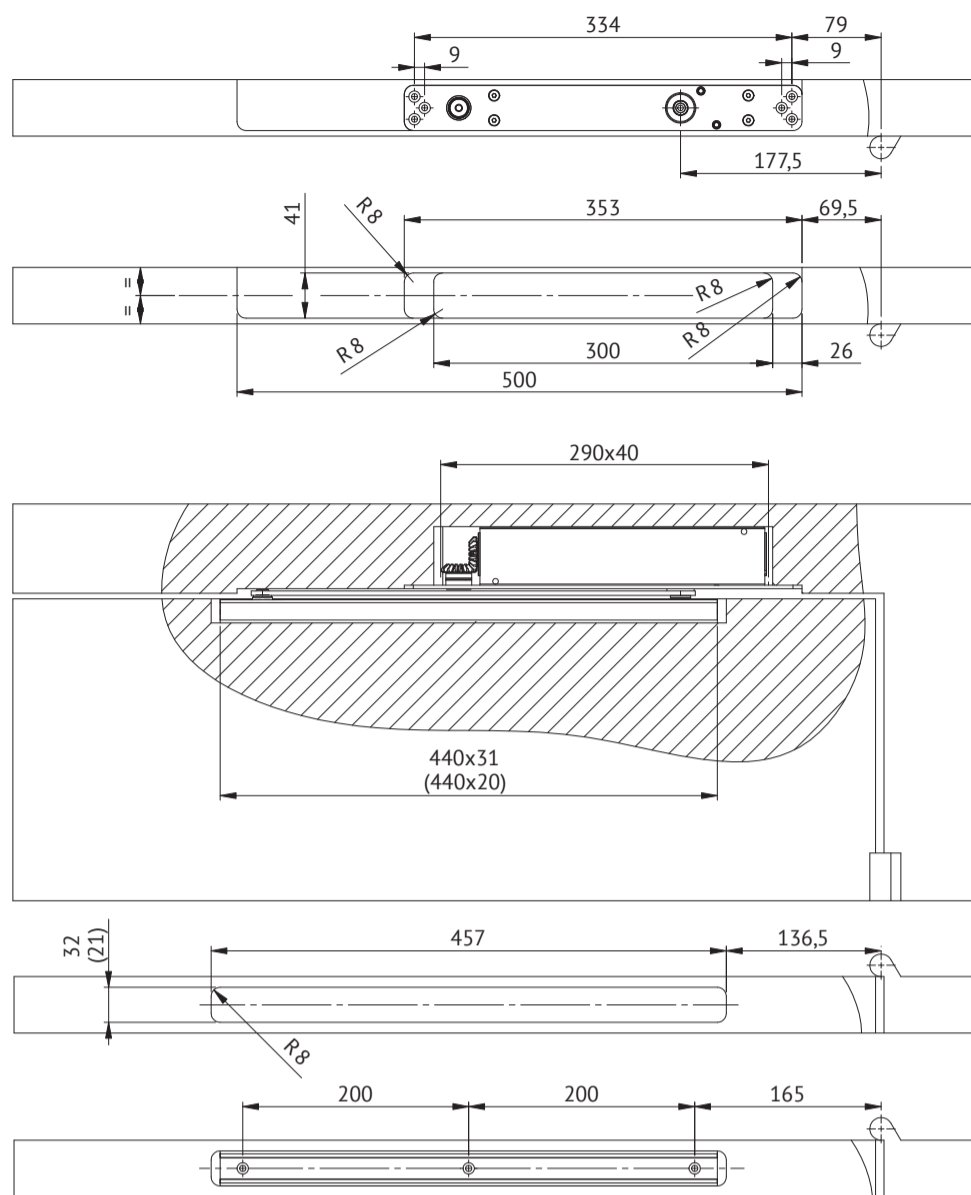

DC860+DC893+(DC892)  
Timber Doors: frame installation

FP8600+ARG892+(ARG893)

Timber Doors: door installation

# DC860+DC893+(DC892) Metal Doors: frame installation