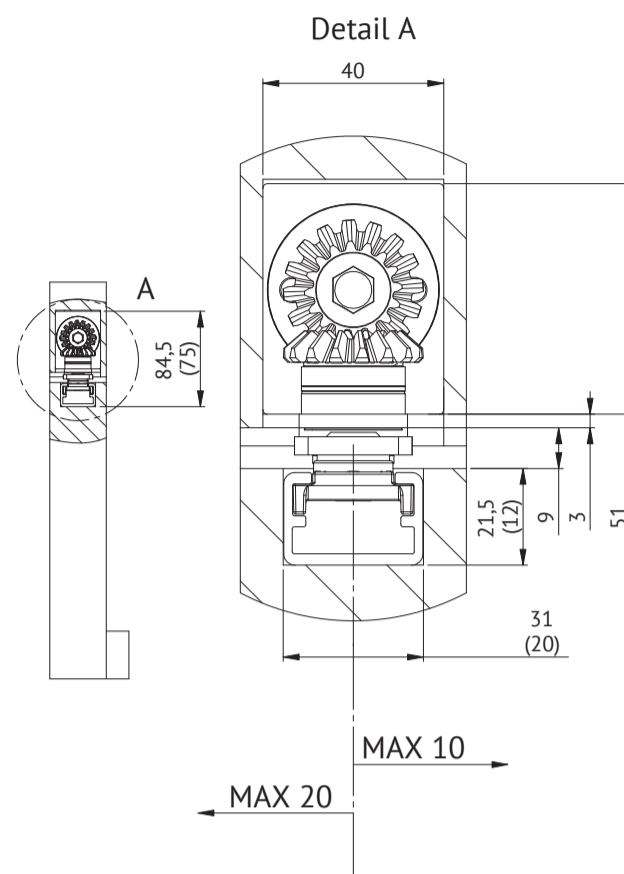

DC860+DC893+(DC892)  
Timber Doors: frame installation

FP8600+ARG892+(ARG893)

Timber Doors: door installation

# DC860+DC893+(DC892) Metal Doors: frame installation