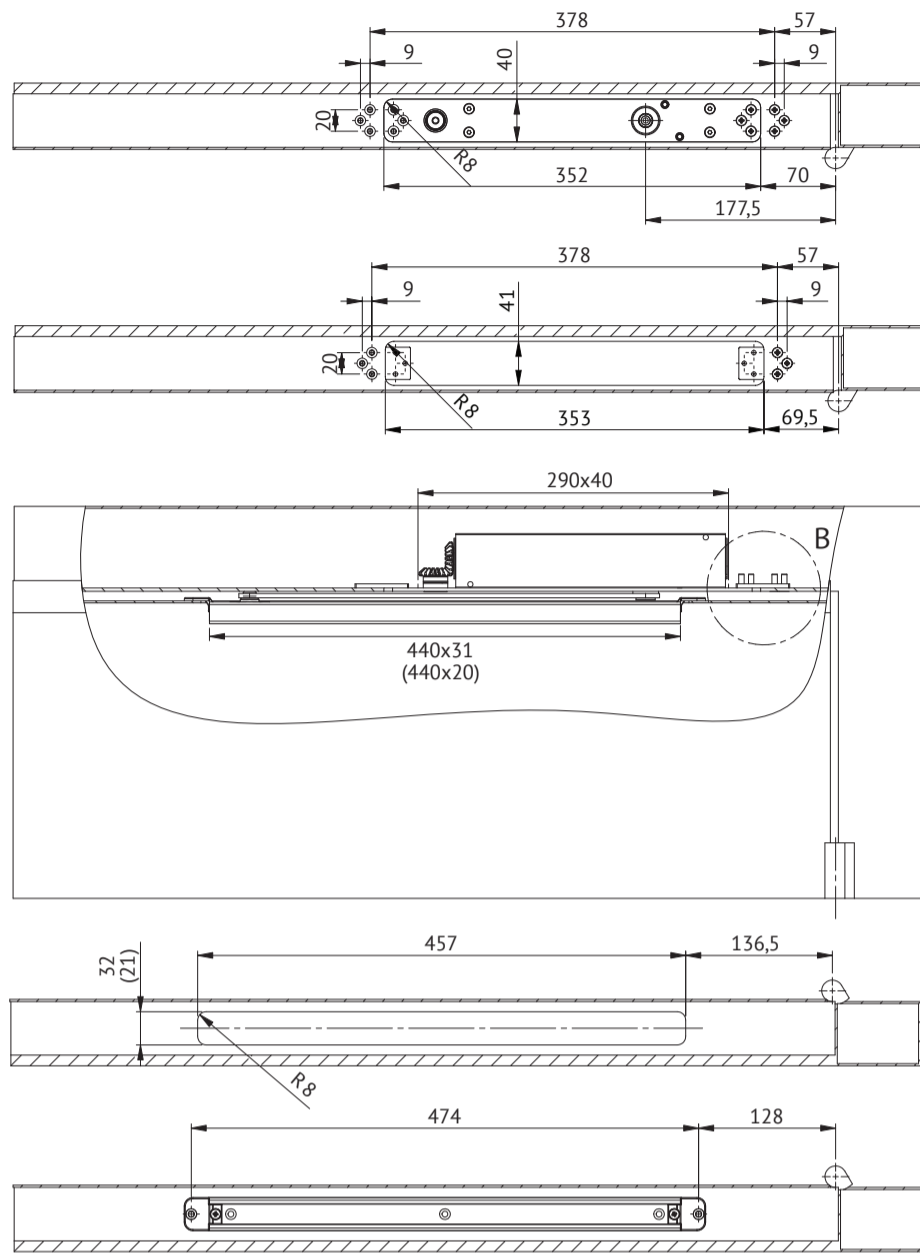

DC860+DC893+(DC892)  
Timber Doors: frame installation

FP8600+ARG892+(ARG893)

Timber Doors: door installation

# DC860+DC893+(DC892) Metal Doors: frame installation

# Metal Doors: door installation