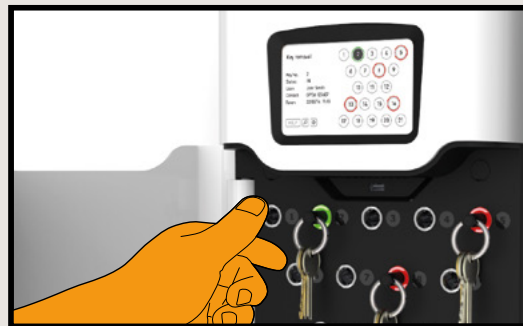

# What is Traka21?

Ensuring that the right keys are available to the right people at the right times is a concern for every organisation.

Traka21 is a sophisticated stand-alone key management system which combines innovative RFID technology and robust design to provide small and medium sized businesses with the advanced management of 21 keys or keysets in an affordable plug and play unit.

## Operation

- Stand-alone Plug & Play solution with advanced RFID technology
- Touchscreen interface
- PIN access to designated keys or keysets which are individually locked in place
- Keys are securely attached using special security seals
- Simple to configure through setup wizard
- No requirement for network connection or PC
- Concealed robust fixing points allow secure wall fixing
- Mains operated with optional battery backup

## Features

- User, key and access rights administration
- Multilingual functionality
- Screen based audit trail and reporting capability or export via USB port
- 21 robust, long-life iFobs with security seals
- 21 locking receptors with LEDs
- Robust and compact aluminium & ABS housing with no exposed hinges or obvious access points
- Manual override and door release functions in case of emergency
- Audible alarms

# And how does it work?

User is required to enter his/her unique PIN code to gain access to the cabinet

All keys and keysets are individually locked by the Traka21 unit. Green LEDs indicate those keys to which this user has access. The user cannot remove keys highlighted by the Red LEDs which continue to remain locked in place.