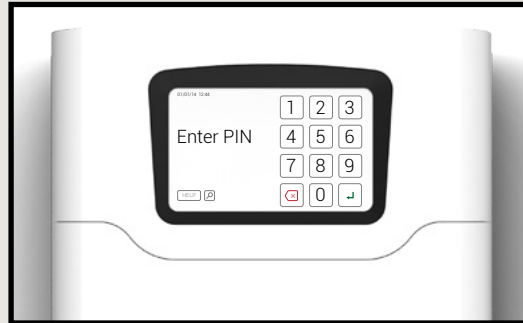

# What is Traka21?

Ensuring that the right keys are available to the right people at the right times is a concern for every organisation.

Traka21 is a sophisticated stand-alone key management system which combines innovative RFID technology and robust design to provide small and medium sized businesses with the advanced management of 21 keys or keysets in an affordable plug and play unit.

## Operation

- Stand-alone Plug & Play solution with advanced RFID technology
- Touchscreen interface
- PIN access to designated keys or keysets which are individually locked in place
- Keys are securely attached using special security seals
- Simple to configure through setup wizard
- No requirement for network connection or PC
- Concealed robust fixing points allow secure wall fixing
- Mains operated with optional battery backup

# And how does it work?

User is required to enter his/her unique PIN code to gain access to the cabinet

All keys and keysets are individually locked by the Traka21 unit. Green LEDs indicate those keys to which this user has access. The user cannot remove keys highlighted by the Red LEDs which continue to remain locked in place.