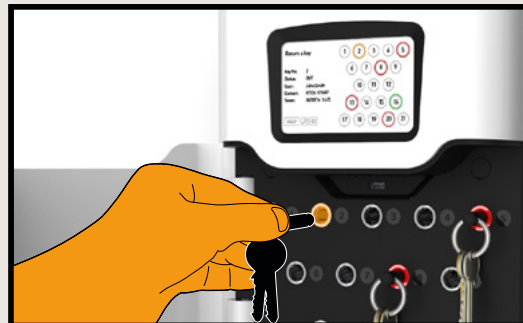

# What is Traka21?

Ensuring that the right keys are available to the right people at the right times is a concern for every organisation.

Traka21 is a sophisticated stand-alone key management system which combines innovative RFID technology and robust design to provide small and medium sized businesses with the advanced management of 21 keys or keysets in an affordable plug and play unit.

## Operation

- Stand-alone Plug & Play solution with advanced RFID technology
- Touchscreen interface
- PIN access to designated keys or keysets which are individually locked in place
- Keys are securely attached using special security seals
- Simple to configure through setup wizard
- No requirement for network connection or PC
- Concealed robust fixing points allow secure wall fixing
- Mains operated with optional battery backup

## Features

- User, key and access rights administration
- Multilingual functionality
- Screen based audit trail and reporting capability or export via USB port
- 21 robust, long-life iFobs with security seals
- 21 locking receptors with LEDs
- Robust and compact aluminium & ABS housing with no exposed hinges or obvious access points
- Manual override and door release functions in case of emergency
- Audible alarms

# And how does it work?

User is required to enter his/her unique PIN code to gain access to the cabinet

All keys and keysets are individually locked by the Traka21 unit. Green LEDs indicate those keys to which this user has access. The user cannot remove keys highlighted by the Red LEDs which continue to remain locked in place.