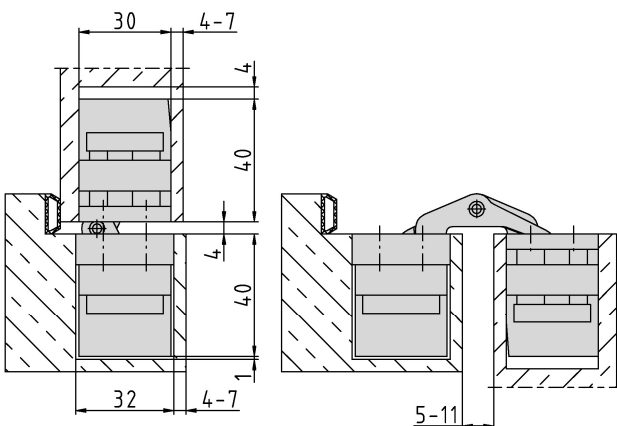

Additional Information

Standard load: Maximum door weight 200 kg (per pair)
 Application: Concealed hinge for non-rebated doors, hinge leaves are mortised into frame and door; 3-dimensional adjustability, maintenance-free bearings; larger lay out of pivot compared to the PIVOTA® DX 200 3-D
 Accessories: PIVOTA® DX safety plate for frame part, retainer for casing or steel frames

Section Drawing

Certified according to

Item	Finish	PU
039430	satin nickel platec	1
040619	Alu Look F1	1