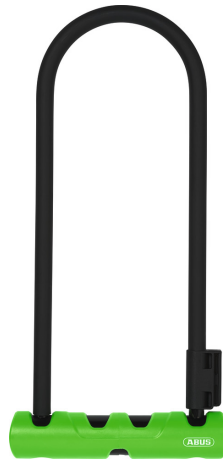

Ultra 410/170HB230 green + bracket SH34 + steel cable Cobra 10/120

Seite 1 von 2

SMALL AND ROBUST

The Ultra Mini 410 U-Lock is compact and combines high-quality materials with intelligent locking technology.

What features does it have to protect against theft? A 12mm thick rounded shackle which is made of specially hardened steel - just like the body and structural parts of the locking mechanism. Combined with a high-quality locking cylinder which offers superb protection against tampering such as picking thanks to “double locking”, the Ultra Mini 410 U-Lock is a reliable companion when you are out on your high-end bicycle. The lock passed the ice spray test with flying colours.

Technologies

- Hardened 12 mm round shackle
- The shackle, body and the structural parts of the locking mechanism are made of specially hardened steel
- The special, modern design of the lock body casing allows for optimum handling
- High-quality locking cylinder for a high level of protection against tampering, e.g. picking

Seite 2 von 2

Technical data - Ultra 410/170HB230 green + bracket SH34 + steel cable Cobra 10/120

Locking type	key
Weight	1000 + 340 g
alarm function	No
color of facets	green
design color	green
EAN	4003318345906