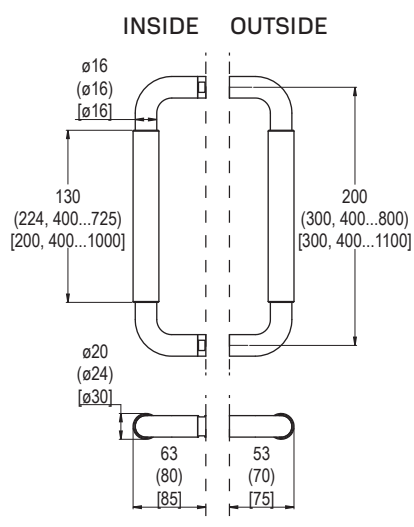

ABLOY® PARLAMENT

Product description

Custom made door pull

Overview of Advantages

- Several fixing methods.

Technical data

Material	Brass
Surfaces	Customer specified
Length	Max. 200-1100 mm
Door thicknesses	40-100 mm
Delivery batch	Single pull (K), pull pair (LK)
Product code	DP210