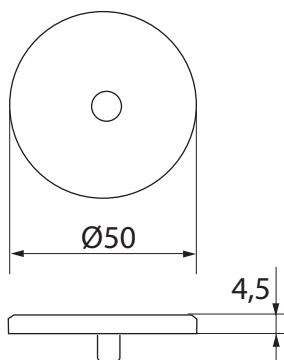

ABLOY® LH008P Cover plate pair

Product description

Cover plate for Scandinavian range interior doors.

Technical data

Material	Zinc
Available plating options	Chrome (Cr) Satin chrome (HCr) Antimicrobial-coating ACTIVE Val/Mus/Har/Gra
Weight	0,08kg