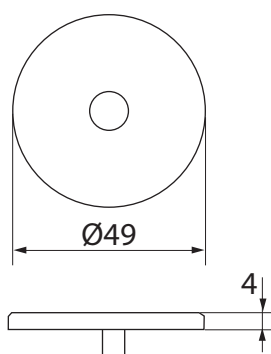

## ABLOY® LH001P Cover plate pair

### Product description

Cover plate for Scandinavian range interior doors.