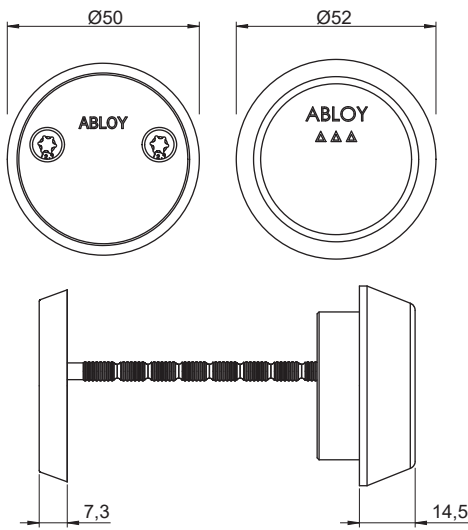

ABLOY® LA207 Cover plate

Technical data

Available plating options	Bright chrome (Cr), Satin chrome (HCr)
Weight	0,31 kg

This content is protected by Intellectual Property Rights Laws. The title to the content shall not pass to you, and instead shall remain with Abloy Oy or a third party holding the title. Abloy develops continuously the products and solutions offered. Therefore, the information contained in the document is subject to change without notice. ABLOY PROVIDES THIS CONTENT ON AN "AS IS" BASIS WITHOUT ANY WARRANTIES OF ANY KIND, EXPRESS, IMPLIED, OR STATUTORY."