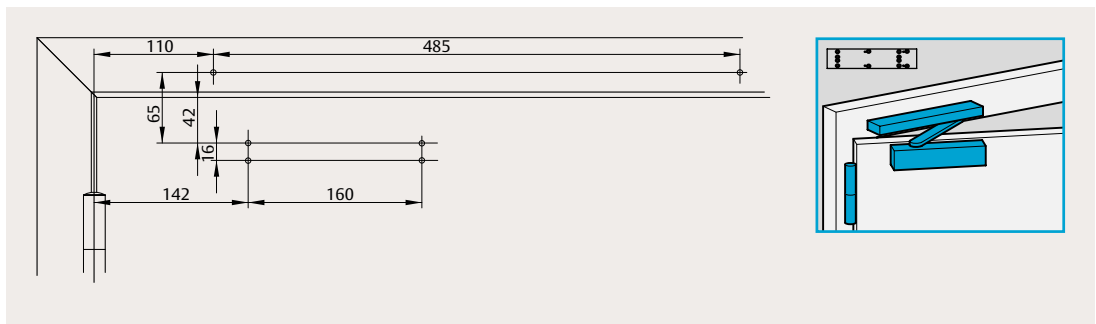

DC135

Space requirement and mounting dimensions

Scan the QR code to watch the installation video

Direct leaf mounting on hinge side

The drawing illustrates installation on left-handed doors. For right-handed doors, it is the reverse.

Mounting plate leaf mounting on hinge side; in compliance with DIN EN 1154, supplement 1

The drawing illustrates installation on left-handed doors. For right-handed doors, it is the reverse.

Direct frame mounting on non-hinge side

The drawing illustrates installation on right-handed doors. For left-handed doors, it is the reverse.

Mounting plate frame mounting on non-hinge side

The drawing illustrates installation on right-handed doors. For left-handed doors, it is the reverse.