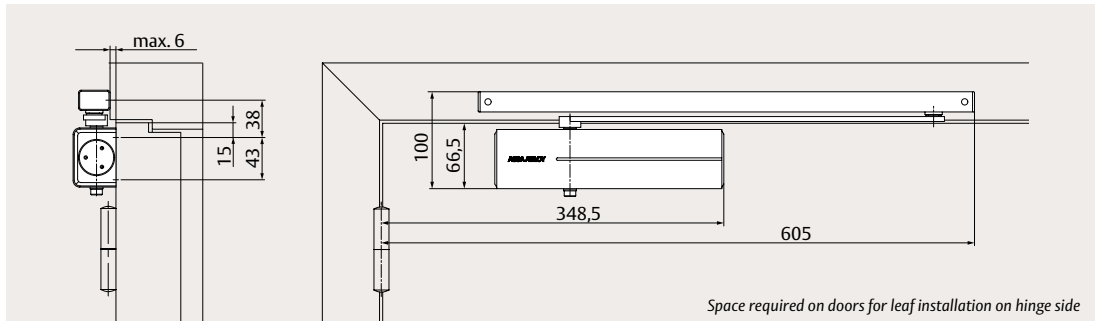

Independent adjustment via front-facing valves

DC135

Technical attributes and certification

Technical attributes

Closing force	EN size 3
Maximum leaf width	950 mm
Closing speed (S)	Variable between 180° and 15°
Latch speed (L)	Variable between 15° and 0°
Backcheck (BC)	Variable above 75°
Maximum opening angle	~180°
Door system	Single leaf
Handing	Left- / right-handed
Mounting options	Leaf mounting on hinge-side Frame mounting on non-hinge side
Force adjustment	No
Height adjustment	No
Corrosion resistance	Grade 4 (240 hours)
Dimensions (H x D x L)	60 x 44 x 233 mm

DC135

Space requirement and mounting dimensions

Scan the QR code to watch the installation video

Direct leaf mounting on hinge side

The drawing illustrates installation on left-handed doors. For right-handed doors, it is the reverse.

Mounting plate leaf mounting on hinge side; in compliance with DIN EN 1154, supplement 1

The drawing illustrates installation on left-handed doors. For right-handed doors, it is the reverse.

Direct frame mounting on non-hinge side