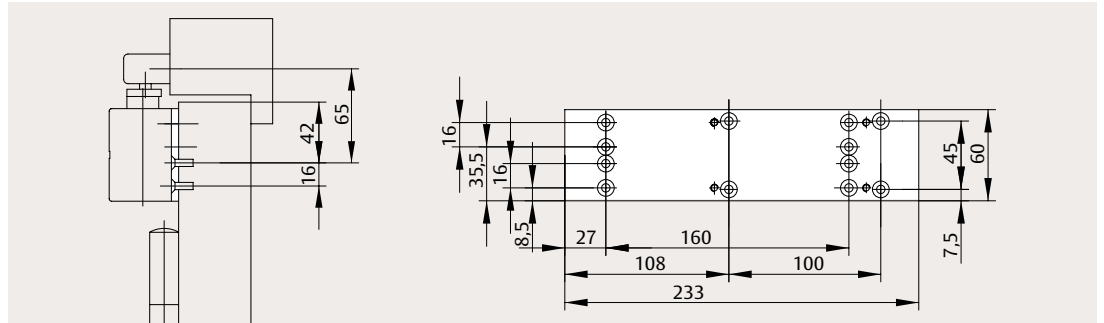

DC135

Accessories and order information

A187 mounting plate
for door closer