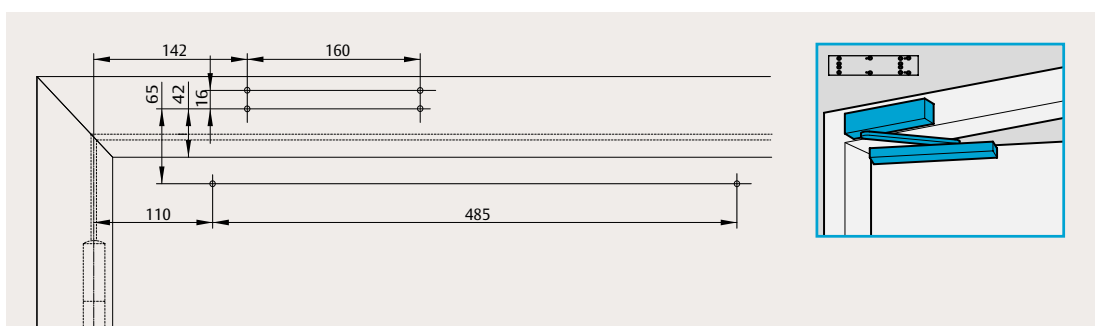

DC135

Space requirement and mounting dimensions

Scan the QR code to watch the installation video

Direct leaf mounting on hinge side

The drawing illustrates installation on left-handed doors. For right-handed doors, it is the reverse.

Mounting plate leaf mounting on hinge side; in compliance with DIN EN 1154, supplement 1

The drawing illustrates installation on left-handed doors. For right-handed doors, it is the reverse.

Direct frame mounting on non-hinge side

The drawing illustrates installation on right-handed doors. For left-handed doors, it is the reverse.

Mounting plate frame mounting on non-hinge side

The drawing illustrates installation on right-handed doors. For left-handed doors, it is the reverse.