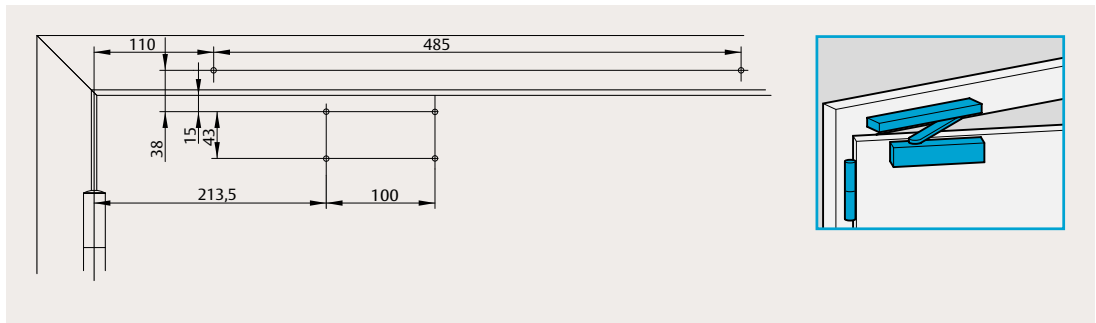

DC135

Space requirement and mounting dimensions

Scan the QR code to watch the installation video

Direct leaf mounting on hinge side

The drawing illustrates installation on left-handed doors. For right-handed doors, it is the reverse.

Mounting plate leaf mounting on hinge side; in compliance with DIN EN 1154, supplement 1

The drawing illustrates installation on left-handed doors. For right-handed doors, it is the reverse.

Direct frame mounting on non-hinge side

The drawing illustrates installation on right-handed doors. For left-handed doors, it is the reverse.

Mounting plate frame mounting on non-hinge side

The drawing illustrates installation on right-handed doors. For left-handed doors, it is the reverse.