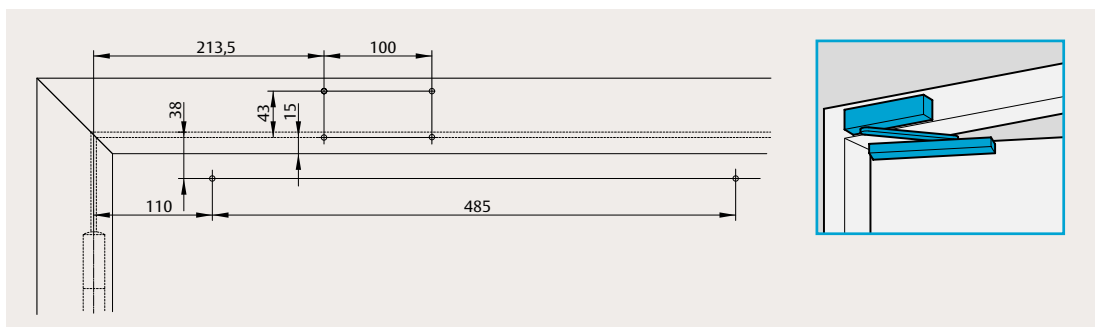

Direct frame mounting on non-hinge side

The drawing illustrates installation on right-handed doors. For left-handed doors, it is the reverse.