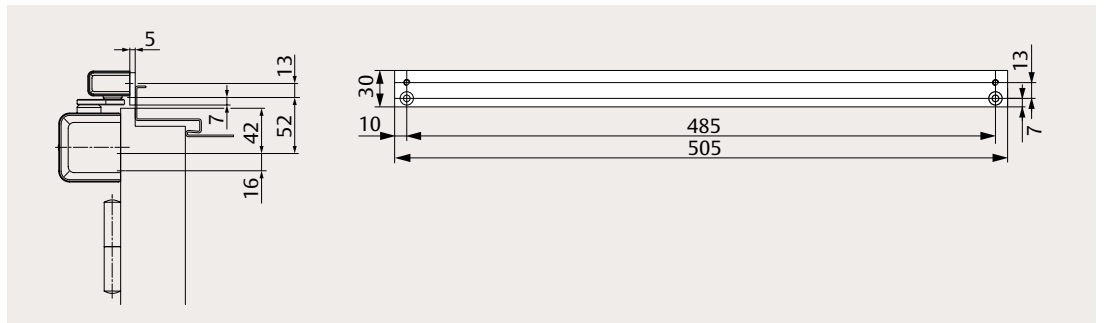

A130 mounting plate
for guide rail

Door closers

DC135, EN size 3, silver, EV1	DC135-----DEV1-
DC135, EN size 3, white, similar to RAL 9016	DC135-----D9016
DC135, EN size 3, brown, similar to RAL 8014	DC135-----D8014
DC135, EN size 3, black, similar to RAL 9005	DC135-----D9005

Accessories

Mounting plate A187, silver, EV1	DCA187-----EV1-
Mounting plate A187, white, similar to RAL 9016	DCA187-----9016
Mounting plate A187, brown, similar to RAL 8014	DCA187-----8014
Mounting plate A187, black, similar to RAL 9005	DCA187-----9005
Mounting plate A130, silver, EV1	DCA130-----EV1-
Mounting plate A130, white, similar to RAL 9016	DCA130-----9016
Mounting plate A130, brown, similar to RAL 8014	DCA130-----8014
Mounting plate A130, black, similar to RAL 9005	DCA130-----9005
Mechanical hold-open device A152	DCA152-----
Mechanical opening damper A153	DCA153-----