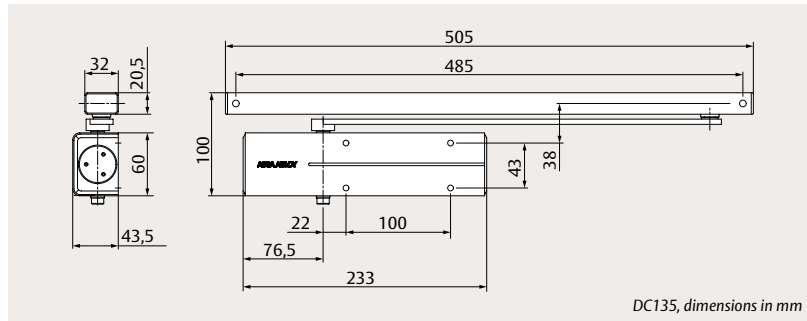

Accessories

- **A187** mounting plate for door closer
- **A130** mounting plate for guide rail
- **A152** mechanical hold-open device with adjustable hold-open force, keeps doors open at an angle between 80° and 130° (not approved for use on fire and smoke protection doors)
- **A153** mechanical opening damper, continuously adjustable up to an opening angle of max. 130° (does not replace door stop)

Independent adjustment via front-facing valves

DC135

Technical attributes and certification

Technical attributes

Closing force	EN size 3
Maximum leaf width	950 mm
Closing speed (S)	Variable between 180° and 15°
Latch speed (L)	Variable between 15° and 0°
Backcheck (BC)	Variable above 75°
Maximum opening angle	~180°
Door system	Single leaf
Handing	Left- / right-handed
Mounting options	Leaf mounting on hinge-side Frame mounting on non-hinge side
Force adjustment	No
Height adjustment	No
Corrosion resistance	Grade 4 (240 hours)
Dimensions (H x D x L)	60 x 44 x 233 mm

DC135

Space requirement and mounting dimensions

Scan the QR code to watch the installation video

Direct leaf mounting on hinge side

The drawing illustrates installation on left-handed doors. For right-handed doors, it is the reverse.