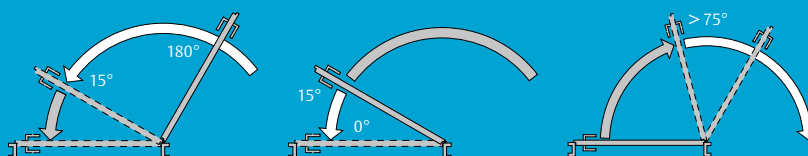

- Certified in compliance with EN 1154, size 3
- Suitable for fire and smoke protection doors
- For single leaf doors up to 950 mm width

Colours

- Silver, EV1
- White, similar to RAL 9016
- Brown, similar to RAL 8014
- Black, similar to RAL 9005

Independent adjustment via front-facing valves

DC135

Technical attributes and certification

Technical attributes

Closing force	EN size 3
Maximum leaf width	950 mm
Closing speed (S)	Variable between 180° and 15°
Latch speed (L)	Variable between 15° and 0°
Backcheck (BC)	Variable above 75°
Maximum opening angle	~180°
Door system	Single leaf
Handing	Left- / right-handed
Mounting options	Leaf mounting on hinge-side Frame mounting on non-hinge side
Force adjustment	No
Height adjustment	No
Corrosion resistance	Grade 4 (240 hours)
Dimensions (H x D x L)	60 x 44 x 233 mm