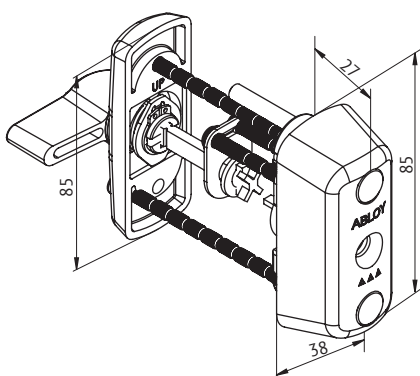

### Finnish type cylinder for narrow stile mortice locks

#### Product description

Cylinder with thumbturn to be used with mortice lock cases for narrow stile doors, both mechanical and electric lock cases.

Lock is operated by key from outside and by thumbturn inside the door.

#### Technical data

Available key systems	ABLOY PROTEC, ABLOY PROTEC <sup>2</sup> , ABLOY NOVEL, ABLOY SENTO, ABLOY CLASSIC
Available plating options	Bright chrome (Cr), Satin chrome (HCr), Brushed nickel (NiHa), Antimicrobial painted ACTIVE Val (white)/ Mus (black)/Har (gray)/Gra (graphite)
Cylinder shield dimensions	85 x 38mm, height 27mm
Thumbturn plate dimensions	85 x 32mm
Suitable for fire doors	Yes
	Key related security 6, attack resistance D
Weight	0.8kg
Possible door thicknesses:	42..111mm