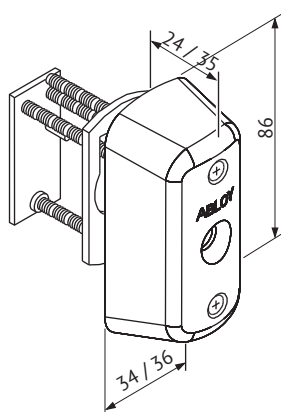

ABLOY® CY064

Finnish type inner cylinder for narrow stile mortice locks

Product description

Single inside cylinder to be used with mortice lock cases for narrow stile doors, both mechanical and electric lock cases.

Lock is operated by key from inside.

Overview of Advantages

- Can be used with wide range of Finnish type mortice lock cases for narrow stile doors
- Strong burglary protection
- Suitable for both outer and inner door use
- Adjustable during installation to match different door thicknesses
- Several plating options, also antimicrobial paints

Technical data

| | |
|----------------------------|--|
| Available key systems | ABLOY PROTEC, ABLOY PROTEC ² , ABLOY NOVEL, ABLOY SENTO, ABLOY CLASSIC |
| Available plating options | Bright chrome (Cr), Satin chrome (HCr), Brushed nickel (NiHa), Antimicrobial painted ACTIVE Val (white)/ Mus (black)/Har (gray)/Gra (graphite) |
| Cylinder shield dimensions | 86 x 34/36mm, height 24/35mm |
| Suitable for fire doors | Yes |
| | Key related security 6, attack resistance D |
| Weight | 0.3kg |
| Possible door thicknesses: | 42...111mm |