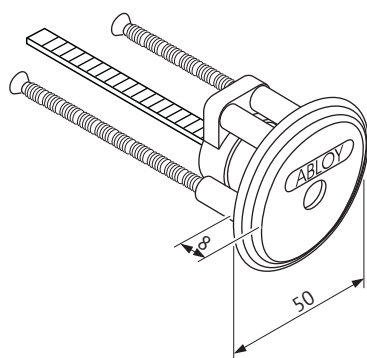

ABLOY® CY027

Cylinder for garage door lock

Product description

Cylinder to be used with garage door lock.

The lock can be opened from outside by a key.

Overview of Advantages

- Several plating options, also antimicrobial paints

Technical data

Available key systems	ABLOY PROTEC, ABLOY PROTEC ² , ABLOY SENTO, ABLOY EASY, ABLOY CLASSIC
Available plating options	Bright chrome (Cr), Satin chrome (HCr), Brushed nickel (NiHa), Antimicrobial painted ACTIVE Val (white)/ Mus (black)/Har (gray)/Gra (graphite)
Cylinder dimensions	Diameter 50 mm, height 8 mm
Weight	0,19 kg