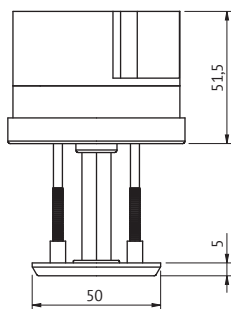

## ABLOY® CH021 Exit thumbturn

### Product description

Contains a cover plate for the exterior side of the door. Thumbturn is covered by a plastic cover which can be broken in case of an emergency. Available with multiple different surface treatments.

### Technical data

Available plating options	Chrome (Cr), Brushed nickel (NiHa)
Weight	0,34 kg

This content is protected by Intellectual Property Rights Laws. The title to the content shall not pass to you, and instead shall remain with Abloy Oy or a third party holding the title. Abloy develops continuously the products and solutions offered. Therefore, the information contained in the document is subject to change without notice. ABLOY PROVIDES THIS CONTENT ON AN "AS IS" BASIS WITHOUT ANY WARRANTIES OF ANY KIND, EXPRESS, IMPLIED, OR STATUTORY."