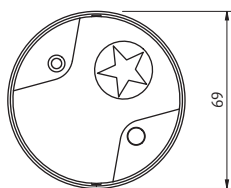

## ABLOY® CH021 Exit thumbturn

### Product description

Contains a cover plate for the exterior side of the door. Thumbturn is covered by a plastic cover which can be broken in case of an emergency. Available with multiple different surface treatments.

### Technical data

Available plating options	Chrome (Cr), Brushed nickel (NiHa)
Weight	0,34 kg

This content is protected by Intellectual Property Rights Laws. The title to the content shall not pass to you, and instead shall remain with Abloy Oy or a third party holding the title. Abloy develops continuously the products and solutions offered. Therefore, the information contained in the document is subject to change without notice. ABLOY PROVIDES THIS CONTENT ON AN "AS IS" BASIS WITHOUT ANY WARRANTIES OF ANY KIND, EXPRESS, IMPLIED, OR STATUTORY."