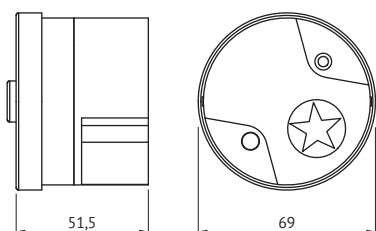

ABLOY® CH020 Dome and thumbturn

Product description

Does not contain an exterior lock piece. Thumbturn is covered by a plastic cover which can be broken in an emergency. To be used when turning a regular thumbturn into an emergency only thumbturn. Chrome surface treatment.

Technical data

Colour	Green
Weight	0,25 kg