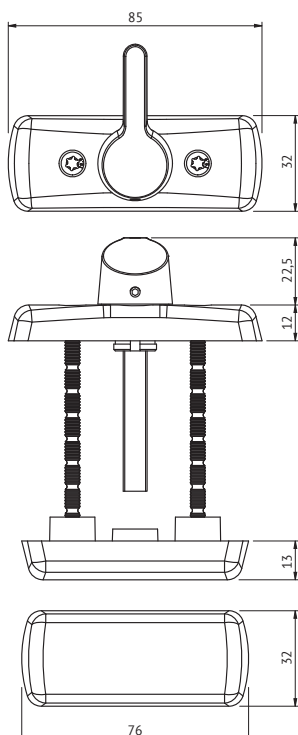

## ABLOY® CH014 Thumbturn

### Product description

Contains a cover plate for the exterior side of the door.  
Available with multiple different surface treatments.