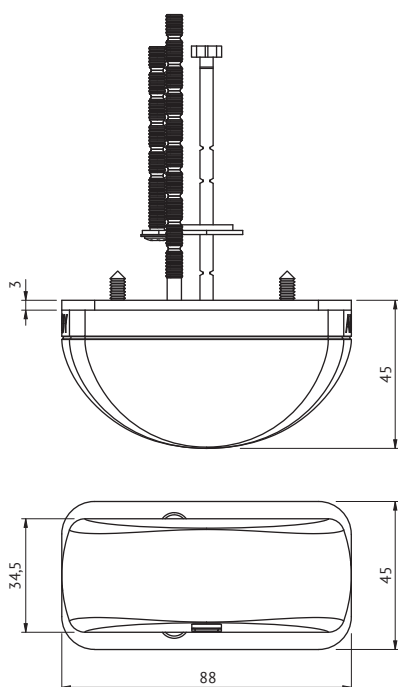

## ABLOY® CH006 Exit thumbturn

### Product description

Does not contain an exterior lock piece. Thumbturn is covered by a plastic cover which can be broken in an emergency. Slim design allows instalment on doors with wide a rabbet.