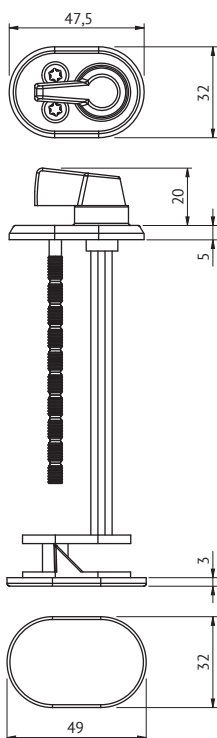

ABLOY® CH005 Exit thumbturn

Product description

Contains a cover plate for the exterior side of the door.

Technical data

Available plating options	Chrome (Cr)
Weight	0,15 kg

This content is protected by Intellectual Property Rights Laws. The title to the content shall not pass to you, and instead shall remain with Abloy Oy or a third party holding the title. Abloy develops continuously the products and solutions offered. Therefore, the information contained in the document is subject to change without notice. ABLOY PROVIDES THIS CONTENT ON AN "AS IS" BASIS WITHOUT ANY WARRANTIES OF ANY KIND, EXPRESS, IMPLIED, OR STATUTORY."