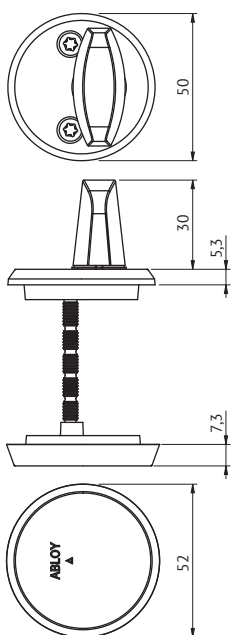

ABLOY® CH003 Thumbturn and cover plate

Product description

Contains a cover plate for the exterior side of the door.
Available with multiple different surface treatments.

Technical data

Available plating options

Bright chrome (Cr),
Satin chrome (HCr),
Bright brass (MSKiLa),
Satin brass (MSHaLa),
Brushed nickel (NiHa),
Antimicrobial painted ACTIVE Val (white)/
Mus (black)/Har (gray)/Gra (graphite)

Weight

0,35 kg