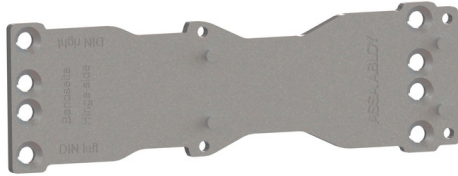

# Mounting plate A120

Article number	DCA120-----40
EAN	4042203408524