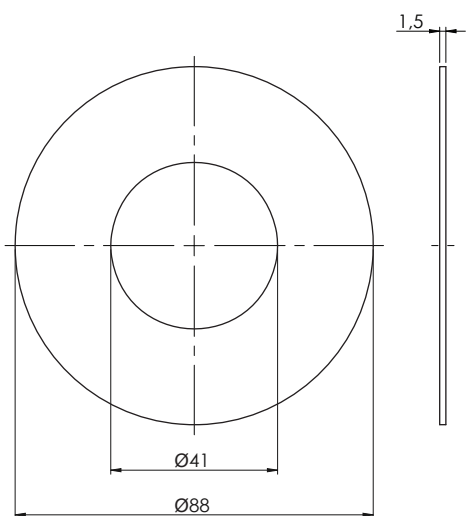

ABLOY® 6172 Cover plate

Technical data

Available plating options	Bright chrome (Cr), Satin chrome (HCr)
Weight	0,12 kg

This content is protected by Intellectual Property Rights Laws. The title to the content shall not pass to you, and instead shall remain with Abloy Oy or a third party holding the title. Abloy develops continuously the products and solutions offered. Therefore, the information contained in the document is subject to change without notice. ABLOY PROVIDES THIS CONTENT ON AN "AS IS" BASIS WITHOUT ANY WARRANTIES OF ANY KIND, EXPRESS, IMPLIED, OR STATUTORY."