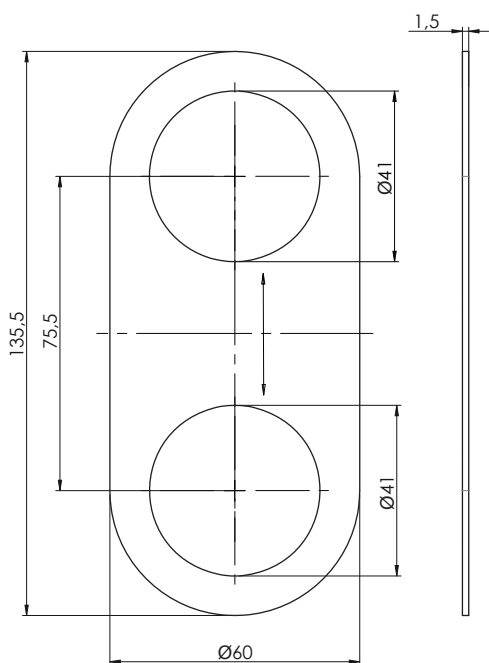

ABLOY® 6171 Cover plate

Technical data

Available plating options	Bright chrome (Cr), Satin chrome (HCr)
Weight	0,12 kg

This content is protected by Intellectual Property Rights Laws. The title to the content shall not pass to you, and instead shall remain with Abloy Oy or a third party holding the title. Abloy develops continuously the products and solutions offered. Therefore, the information contained in the document is subject to change without notice. ABLOY PROVIDES THIS CONTENT ON AN "AS IS" BASIS WITHOUT ANY WARRANTIES OF ANY KIND, EXPRESS, IMPLIED, OR STATUTORY."